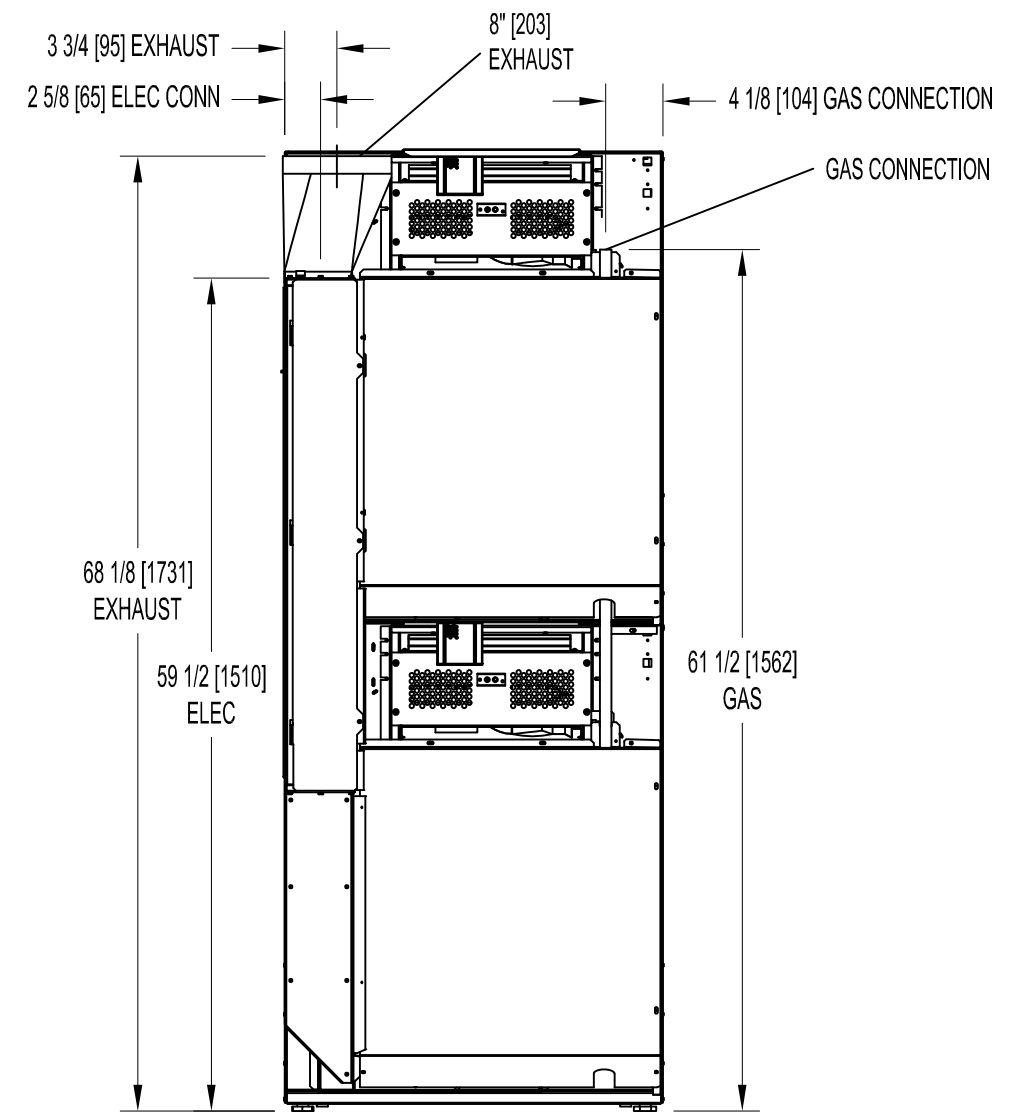

T-20X2 INDUSTRIAL STACK DRYER MOUNTING DIMENSIONS

DIMENSIONS ARE IN INCHES [MILLIMETERS]

DIMENSIONS ARE IN INCHES [MILLIMETERS]

DIMENSIONS ARE IN INCHES [MILLIMETERS]